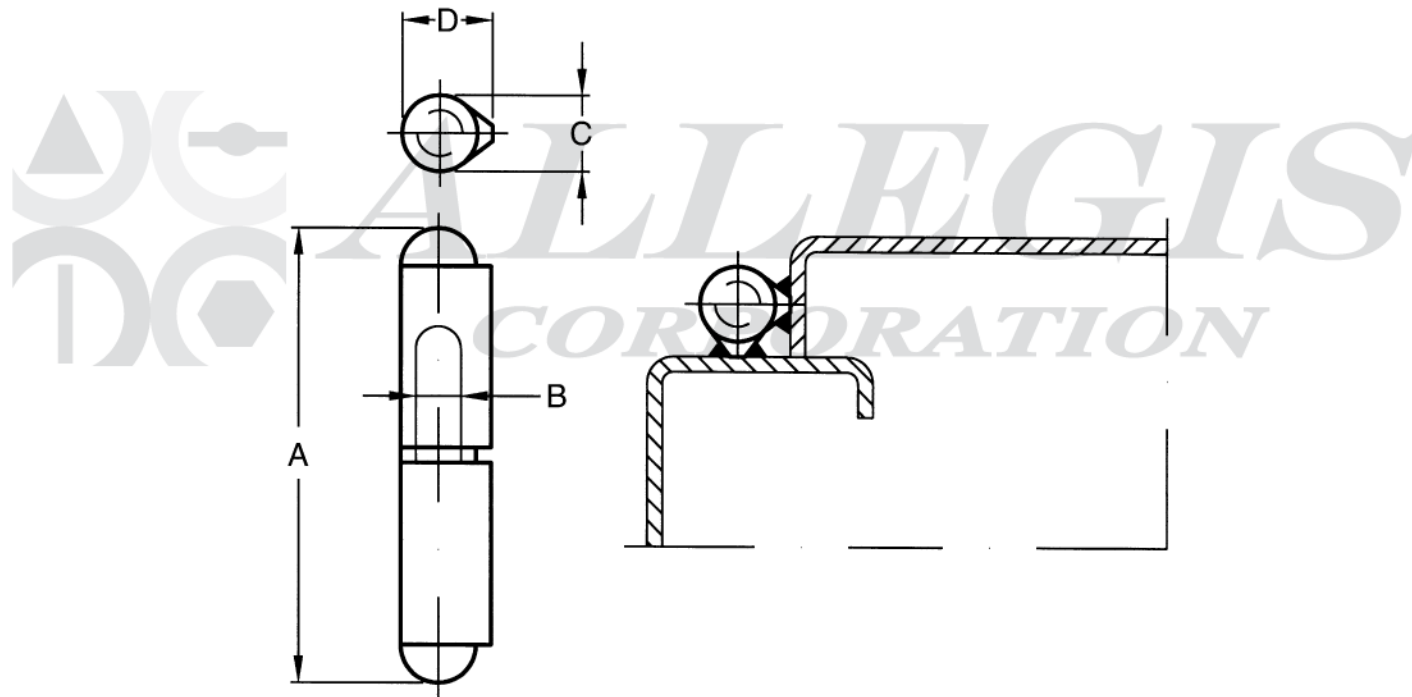

Steel Pin	Brass Pin	mm A in.		mm B in.		mm C in.		mm D in.		mm E in.	
		mm	in.	mm	in.	mm	in.	mm	in.	mm	in.
H2140	H2240	40	1.574	5	.196	8	.314	10	.394	1.5	.059
H2150	H2250	50	1.968	5	.196	8	.314	10	.394	1.5	.059
H2160	H2260	60	2.362	6	.236	10	.394	11.9	.467	2	.078
H2170	H2270	70	2.755	6	.236	11.5	.452	13.2	.520	2	.078
H2180	H2280	80	3.149	8	.314	13	.511	15.5	.610	2	.078
H2110	H2210	100	3.937	10	.394	16	.629	19.6	.772	2.5	.098
H2112	H2212	120	4.724	10	.394	16	.629	19.6	.772	2.5	.098
H2115	H2215	150	5.905	13	.511	20	.787	25.4	1.00	3	.118
H2118	H2218	180	7.086	13	.511	20	.787	25.4	1.00	3	.118
H2120	H2220	200	7.874	16	.629	23	.905	28.5	1.122	4	.157

www.ALLEGISCORP.com 1-866-378-7550		MATERIAL: Brass Pin w/ Brass Washer	
REV.: 1 : 1	DATE: 1-10-2013	DESCRIPTION: Weld-on Hinge	PART NUMBER: H2210 - H2280